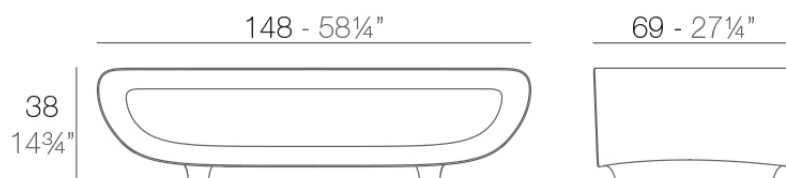

### Description

Made of polyethylene resin by rotational moulding. 100% Recyclable. Item suitable for indoor and outdoor use. Available with different finishes.

Weight: 30.05 Kg

BUM BUM Mesa Baja  
BUM BUM Low Table