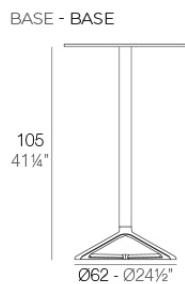

Extruded aluminum tube with cast aluminum base coated with epoxy baked painting. Item suitable for indoor and outdoor use. Table top not included.

Weight: 1.05 Kg

fixed top / fijo *ref: 66008*
collapsible top / abatible *ref: 66008T*
fixed for glass / fijo para vidrio *ref: 66008V*

DELTA BASE MESA Ø62 H105
DELTA TABLE BASE Ø24 1/2" H41 1/4"

TABLE TOPS OPTIONS - OPCIONES SOBRES

	Ø50 cm Ø19 1/4"		50 x 50 cm 19 1/4" x 19 1/4"
	Ø59 cm Ø23 1/4"		59 x 59 cm 23 1/4" x 23 1/4"

Finishes

finishes