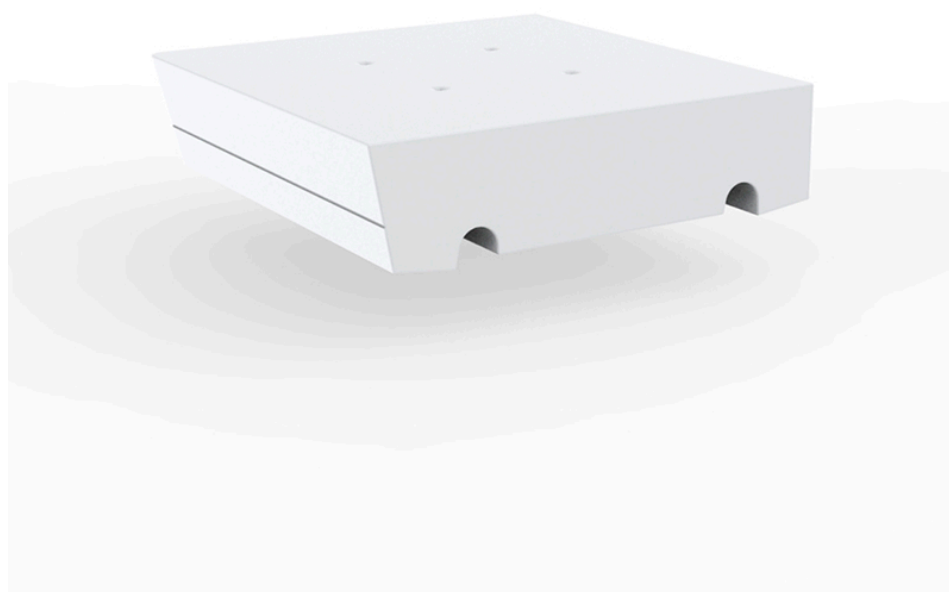

Delta corner lamp

by Jorge Pensi

The Delta furniture design collection, designed by Jorge Pensi for Vondom. Designed to seamlessly blend into contemporary indoor or outdoor spaces.

Info

Description

Made of polyethylene resin by rotational moulding. 100% Recyclable. Item suitable for indoor and outdoor use. Available in different finishes.

Weight: 11.7 Kg

Finishes

lighting

WHITE LED
Ref. 76005W

ice

White internally lit unit with LED technology. Available only in matte ice white finish.

RGBW LED
Ref. 76005L

ice

Unit with internal lighting with RGBW LED technology and remote control unit for switching colors. Available only in matte ice white finish. Remote control included.

RGBW LED DMX
Ref. 76005D

ice

Unit with internal lighting with RGBW LED technology and remote control unit for switching colors. Also controlled by DMX-1024 (wireless), enabling communication between one or more products simultaneously via the DMX transmitter (not included). There are two options to choose from: Professional XLR DMX and Home WIFI DMX. (Remote control included). Optional battery

RGBW LED BATTERY

Ref. 76005Y

ice

Unit with internal lighting with battery-powered RGBW LED technology. Includes charger and remote control for switching colors and charger. Available only in matte ice white finish.