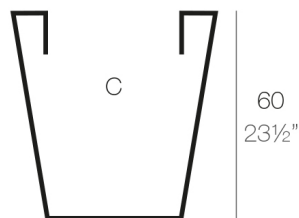

SQUARE CONE POT 60x60x60

By **MACETEROS**

View online: <https://www.vondom.com/us/products/41160>

Features

Description

Pot made of polyethylene resin by rotational moulding. 100% Recyclable. Item suitable for indoor and outdoor use. Available in different finishes.

Weight

8.4 Kg

60x60 - 23½"x23½"

CONO CUADRADO 60cm
SQUARED CONE 23½"

C = 48 x 48 x 60 cm
C = 19" x 19" x 23½"

Finishes

SIMPLE

Ref. 41160