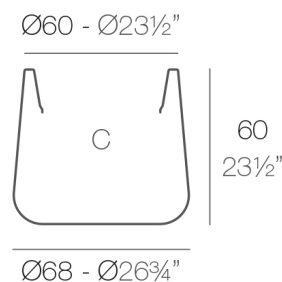

Weight

7.3 Kg

ULM redonda Ø68 cm

ULM round Ø26³/₄"

C = 210 L

C = 55¹/₂ gal

Finishes

SIMPLE