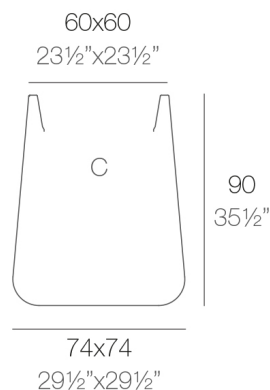

Weight

15 Kg

ULM cuadrada alta 74 cm C = 345 L
ULM square high 29 1/2" C = 91 1/4 gal

Finishes

SIMPLE

Ref. 42213

Matt finishes pot one wall

BASIC