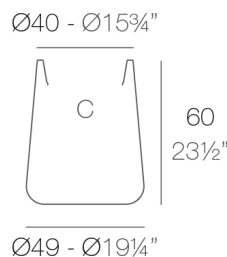

Weight

4.4 Kg

ULM redonda alta Ø49 cm C = 24 L
ULM round high Ø19 1/4" C = 6 1/2 gal

Finishes

SIMPLE

Ref. 42214

Matt finishes pot one wall

BASIC