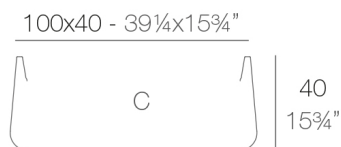

Weight

9 Kg

106x46 - 41 3/4 x 18"

ULM Jardinera 46x106 cm

ULM Jardiniere 18x41 3/4"

40
15 3/4"

C = 165 L

C = 43 1/2 gal