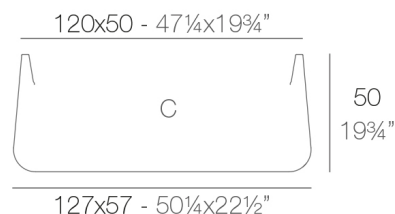

Weight

15.2 Kg

ULM Jardinera 57x127 cm
ULM Jardiniere 22½x50¼"

C = 311 L
C = 82¼ gal

Finishes

SIMPLE

Ref. 42219

Matt finishes pot one wall