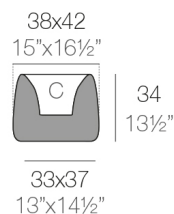

ORGANIC SQUARE PLANTER 38x42x33

By MACETEROS

View online: <https://www.vondom.com/us/products/42302A>

Features

Description

2.5 Kg

ORGANIC cuadrada 38x42 cm C = 70 L
ORGANIC square 15"x16½" C = 18½ gal

FINISHES