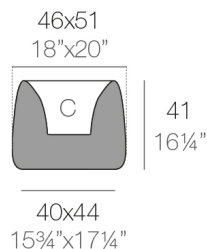

# ORGANIC SQUARE PLANTER 46x51x40

By MACETEROS

View online: <https://www.vondom.com/us/products/42303A>

### Description

4.1 Kg

ORGANIC cuadrada 46x51 cm C = 12 L  
ORGANIC square 18"x20" C = 3 1/4 gal