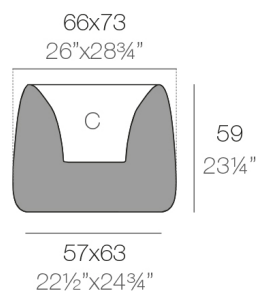

# ORGANIC SQUARE PLANTER 66x73x57

By MACETEROS

View online: <https://www.vondom.com/us/products/42305A>

### Description

10.38 Kg

ORGANIC cuadrada 66x73 cm C = 36 L  
 ORGANIC square 26"x28 3/4" C = 9 1/2 gal