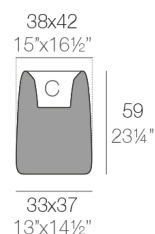

ORGANIC HIGH SQUARE PLANTER 38x42x57

By **MACETEROS**

View online: <https://www.vondom.com/us/products/42307A>

Features

Description

4.5 Kg

ORGANIC cuadrada alta 38x42 cm
ORGANIC square high 15"x16½"

C = 7 L
C = 1¾ gal