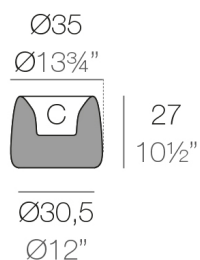

ORGANIC ROUND PLANTER Ø34×27

By MACETEROS

View online: <https://www.vondom.com/us/products/42309A>

Features

Description

2.15 Kg

ORGANIC redonda Ø35 cm C = 4 L
ORGANIC round Ø13¾" C = 1 gal

FINISHES