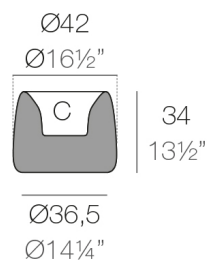

ORGANIC ROUND PLANTER Ø42×33

By MACETEROS

View online: <https://www.vondom.com/us/products/42310A>

Features

Description

2.8 Kg

ORGANIC redonda Ø42 cm C = 7 L
 ORGANIC round Ø16½" C = 1¾ gal

FINISHES