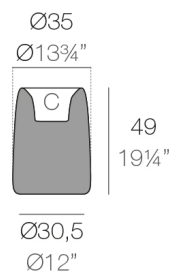

# ORGANIC HIGH ROUND PLANTER Ø35×48

By **MACETEROS**

View online: <https://www.vondom.com/us/products/42314A>

### Description

3.1 Kg

ORGANIC redonda alta Ø35 cm C = 4 L  
ORGANIC round high Ø13<sup>3</sup>/<sub>4</sub>" C = 1 gal