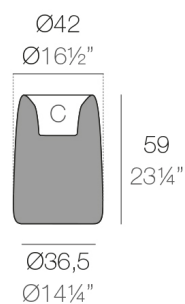

ORGANIC HIGH ROUND PLANTER Ø42×57

By **MACETEROS**

View online: <https://www.vondom.com/us/products/42315A>

Features

Description

4.4 Kg

ORGANIC redonda alta Ø42 cm C = 4 L
ORGANIC round high Ø16½" C = 1 gal