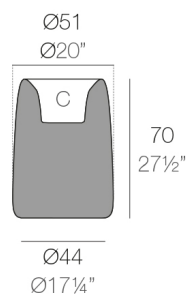

# ORGANIC HIGH ROUND PLANTER Ø51×69

By **MACETEROS**

View online: <https://www.vondom.com/us/products/42316A>

### Description

6.3 Kg

ORGANIC redonda alta Ø51 cm  
ORGANIC round high Ø20"

C = 12 L  
C = 3¼ gal