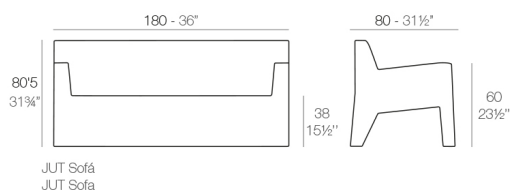

Weight

40 Kg

FINISHES

BASIC

Ref. 44402

Matt Polyethylene

- ICE
- WHITE
- BLACK
- BRONZE
- STEEL
- ANTHRACITE
- RED
- PISTACHIO
- ORANGE

 KHAKI
 NAVY
 TAUPE
 PLUM
 ECRU
 BEIGE