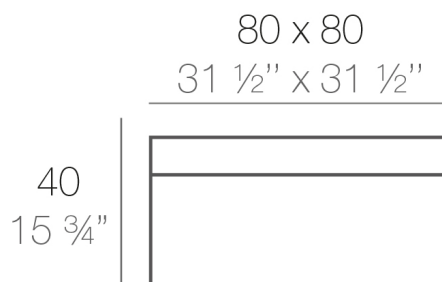

Weight

11.34 Kg

QUADRAT Puff 80 x 80
QUADRAT Ottoman
31½'' x 31½''

FINISHES

BASIC

Ref. 44415

Matt Polyethylene

- ICE
- WHITE
- BLACK
- BRONZE
- STEEL
- ANTHRACITE
- RED
- PISTACHIO
- ORANGE