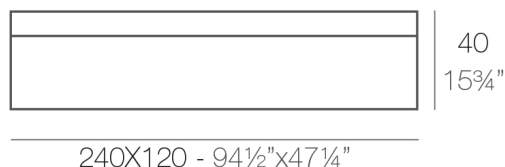

Weight

57.34 Kg

JUT Cama
JUT Bed

FINISHES

BASIC

Ref. 44421

Matt Polyethylene

- ICE
- WHITE
- BLACK
- BRONZE
- STEEL
- ANTHRACITE
- RED
- PISTACHIO
- ORANGE