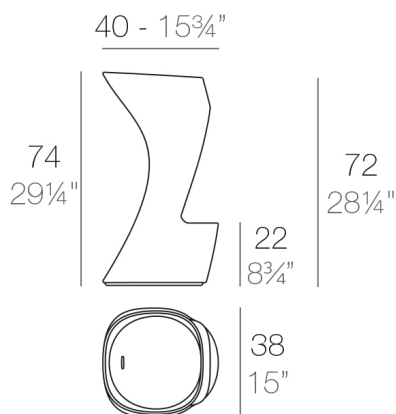

View online: <https://www.vondom.com/us/products/45038A>

Features

Description

Made of polyethylene resin by rotational moulding. 100% Recyclable. Item suitable for indoor and outdoor use. Available in different finishes.

Weight

5.5 Kg

NOMA Taburete Alto

NOMA Bar Stool

FINISHES

BASIC

Ref. 45038A

Matt Polyethylene