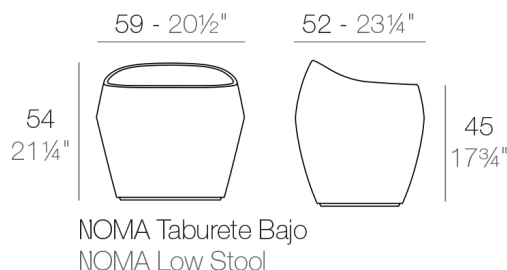

Weight

5.5 Kg

FINISHES

BASIC

Ref. 45059A

Matt Polyethylene

- ICE
- WHITE
- BLACK
- BRONZE
- STEEL
- ANTHRACITE
- RED
- PISTACHIO
- ORANGE
- KHAKI
- NAVY
- TAUPE
- PLUM
- ECRU

BEIGE