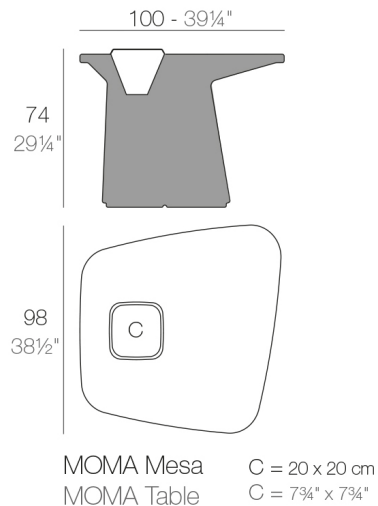

Weight

22 Kg

Finishes

BASIC

Ref. 45100A

Matt Polyethylene

SELF-WATERING

Ref. 45100R