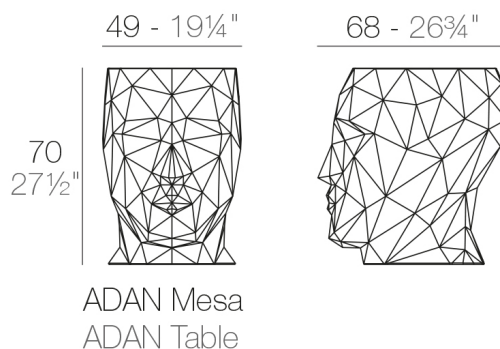

Weight

8.5 Kg

FINISHES

BASIC

Ref. 49062

Matt Polyethylene

- ICE
- WHITE
- BLACK
- BRONZE
- STEEL
- ANTHRACITE
- RED
- PISTACHIO
- ORANGE
- KHAKI
- NAVY
- TAUPE
- PLUM
- ECRU

BEIGE