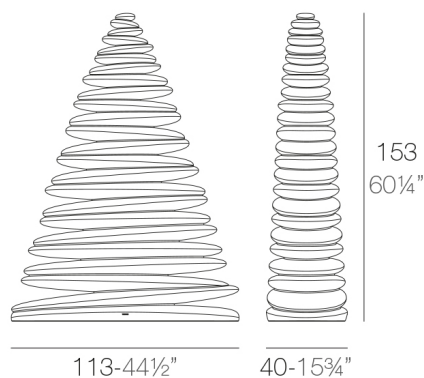

CHRISMY Árbol 150cm
CHRISMY Tree 59"

LIGHTING

LIGHT

Ref. 49071W

White internally lit unit with LED technology. Available only in matte ice white finish.

☐ ICE

RGBW LED

Ref. 49071L

Unit with internal lighting with RGBW LED technology and remote control unit for switching colors. Available only in matte ice white finish. Remote control included.

☐ ICE

RGBW LED DMX

Ref. 49071D