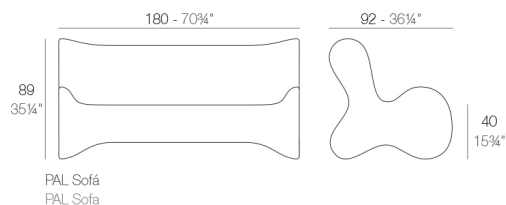

FINISHES

BASIC

Ref. 51002

Matt Polyethylene

- ICE
- WHITE
- BLACK
- BRONZE
- STEEL
- ANTHRACITE
- RED
- PISTACHIO
- ORANGE
- KHAKI
- NAVY
- TAUPE
- PLUM
- ECRU