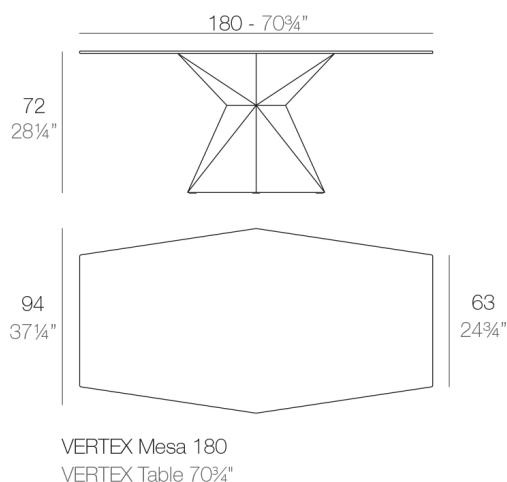

FINISHES

BASIC

Ref. 51008

Matt Polyethylene

- ICE
- WHITE
- BLACK
- BRONZE
- STEEL
- ANTHRACITE
- RED
- PISTACHIO
- ORANGE
- KHAKI
- NAVY
- TAUPE
- PLUM
- ECRU