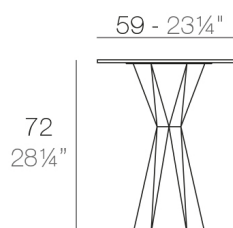

View online: <https://www.vondom.com/us/products/51010C>

Features

Description

Made of polyethylene resin by rotational moulding. 100% Recyclable. Item suitable for indoor and outdoor use. Available in different finishes. Tabletop with HPL.

Weight

23.81 Kg

VERTEX Mesa 60x60
VERTEX Table 23½"x23½"

FINISHES

BASIC

Ref. 51010C

Matt Polyethylene

- CLEAR
- WHITE
- BLACK
- BRONZE
- STEEL
- ANTHRACITE
- CHAMPANY
- RED
- PISTACHIO
- ORANGE
- KHAKI
- NAVY
- TAUPE
- PLUM