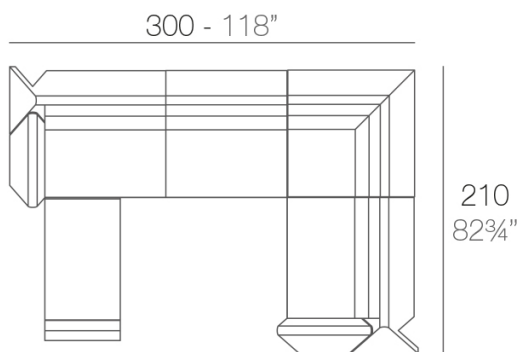

1 x 53004 Módulo Central - Sectional Sofa Armless

1 x 53002 Módulo Izquierdo - Sectional Sofa Left

1 x 53003 Módulo Derecho - Sectional Sofa Right

1 x 53005 Puff - Ottoman

1 x 54006 Módulo Esquina - Sectional Sofa Comer

FINISHES

BASIC

Ref. 53006

Matt Polyethylene

- ☐ ICE
- ☐ WHITE
- ☐ BLACK
- ☐ BRONZE
- ☐ STEEL
- ☐ ANTHRACITE
- ☐ RED
- ☐ PISTACHIO
- ☐ ORANGE
- ☐ KHAKI
- ☐ NAVY
- ☐ PLUM
- ☐ TAUPE
- ☐ ECRU
- ☐ BEIGE

LACQUERED

Ref. 53006F

Lacquered Polyethylene

- ☐ WHITE
- ☐ BLACK
- ☐ BRONZE
- ☐ STEEL
- ☐ ANTHRACITE
- ☐ RED
- ☐ PISTACHIO
- ☐ ORANGE
- ☐ KHAKI
- ☐ NAVY