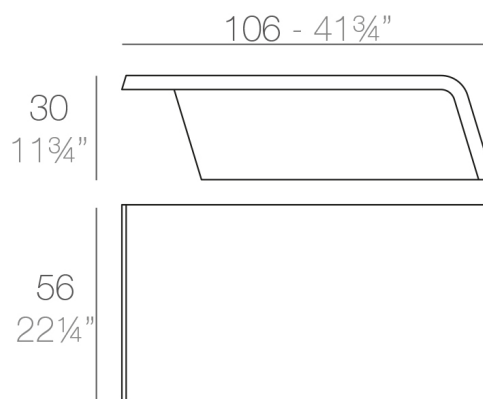

Weight

12.5 Kg

REST Mesa Baja
REST Low Table

Finishes

BASIC

Ref. 53007

Matt Polyethylene

LACQUERED