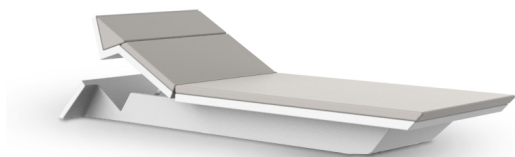

REST SUN CHAISE

By ACERO

Inspired by ORIGAMI, the Japanese art based on folding paper in order to get different forms, and the motto of "Less is more" The whole is composed of an armchair, sofa, and table, with a modular structure which allows you to freely adapt them to your individual needs in any space. The manufacturing process used is rotational moulding, which is a technical process that guarantees the maximum quality of the final product by taking care of even the smallest details.

REST reflects the spirit of its creators, who are always loyal to elegance, beauty and exclusiveness, as well as the complete adjustment to customers. From well-defined, geometrical, yet elegant and light shapes, a new collection is born that provides maximum comfort for its users and fits perfectly in with innovative architecture, thanks to its contemporary design, a characteristic principle from the A-cero studio.

View online: <https://www.vondom.com/us/products/53008>

Features

Description

Made of polyethylene resin by rotational moulding. 100% Recyclable. Item suitable for indoor and outdoor use. Available in different finishes.

Weight

37.2 Kg

Includes

CREVIN Upholstery fabric, that as and natural appearance and can be easy cleaned by washing machines, allowing an easy removal of mildew. Suitable for indoor and outdoor use

NAUTIC Soft leather like fabric suitable for indoor and outdoor use. Standard option for upholstery.

RUEDAS Includes castors for easy move

SILVERTEX Vinyl fabric suitable for indoor and outdoor use. Special option for upholstery.