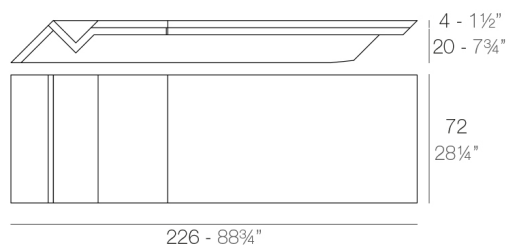

REST Tumbona
REST Sun Chaise

FINISHES

BASIC

Ref. 53008

Matt Polyethylene

- ☐ ICE
- ☐ WHITE
- ☒ BLACK
- ☐ BRONZE
- ☐ STEEL
- ☒ ANTHRACITE
- ☐ RED
- ☐ PISTACHIO
- ☐ ORANGE