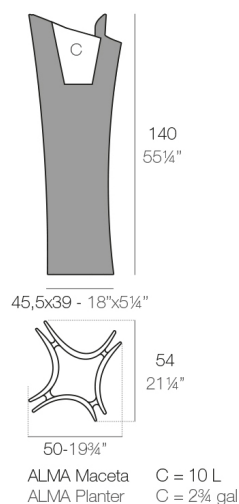

Weight

17.87 Kg

FINISHES

SELF-WATERING

Ref. 53013R

Self-watering system included in all planters except those with basic finish

	ICE
	WHITE
	BLACK
	BRONZE
	STEEL
	ANTHRACITE
	RED
	PISTACHIO
	ORANGE
	KHAKI
	NAVY
	TAUPE
	PLUM
	ECRU