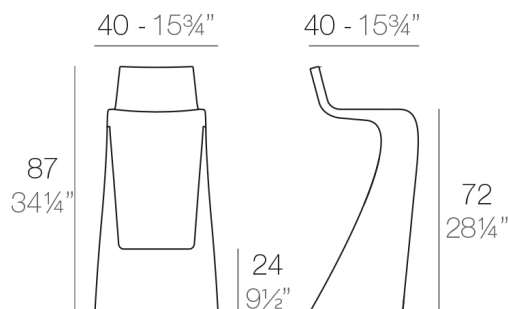

Weight

5.51 Kg

WING Taburete Alto
WING Bar Stool

FINISHES

BASIC

Ref. 53031

Matt Polyethylene

- ICE
- WHITE
- BLACK
- BRONZE
- STEEL
- ANTHRACITE
- RED
- PISTACHIO
- ORANGE
- KHAKI
- NAVY
- PLUM
- TAUPE
- ECRU