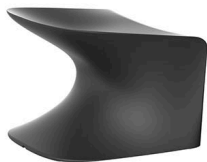

WING STOOL

By ACERO

The WING collection by A-cero for VONDOM, was born by weaving together straight and curved lines in a dynamic way. These extremes curves and angles, which are a typical trait in architectures latest advances have now reached out to furniture design, going for a free, delicate and organic line, that generates movement and separates itself from of any former trace of over-rigidness. These are bold pieces that make up a set of furniture with a huge visual impact and a impressive sculptural and dynamic significance.

View online: <https://www.vondom.com/us/products/53036>

Features

Description

Made of polyethylene resin by rotational moulding. 100% Recyclable. Item suitable for indoor and outdoor use. Available in different finishes.