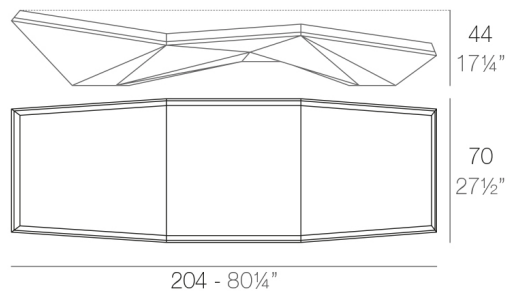

FAZ Tumbona
FAZ Sun Chaise

FINISHES

BASIC

Ref. 54008

Matt Polyethylene

- ☐ ICE
- ☐ WHITE
- ☒ BLACK
- ☐ BRONZE
- ☐ STEEL
- ☐ ANTHRACITE
- ☐ RED
- ☐ PISTACHIO
- ☐ ORANGE
- ☐ KHAKI