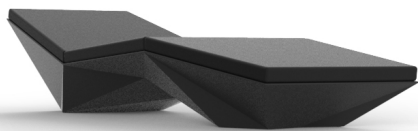

FAZ SUN CHAISE LONGUE

By Ramon Esteve

Ramón Esteve, architect of harmony, serenity, timelessness and universality has created mineral and emphatic shapes that make FAZ a design that contextualizes with homes and installations. An ambience, encircling as a result of the blissful combination of the material and lighting, so that the sole sensation would be its fusion. Their VONDOM spirit is experienced exclusively in the quality of the material that permits an exterior using even in the most exacting environments. The modularity of FAZ permits the consumers to adapt the furniture and flowerpots to their style and needs without losing the harmony of this furniture set. It's upholstery is available in excellent quality nautical canvas or polyester fabric. The result is a product that transmits essence, that contains the complexity and the density of a work finalized to the extreme degree, the purpose of which is to create desirable places to live. ca vivir.

View online: <https://www.vondom.com/us/products/54008>

Features

Description

Made of polyethylene resin by rotational moulding. 100% Recyclable. Item suitable for indoor and outdoor use. Available in different finishes.