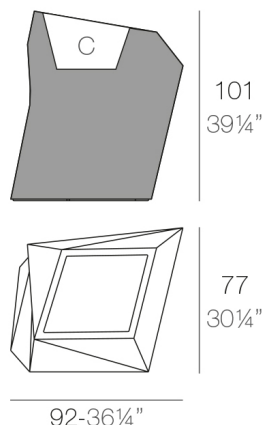

View online: <https://www.vondom.com/us/products/54012A>

Features

Description

Pot made of polyethylene resin by rotational moulding. 100% Recyclable. Item suitable for indoor and outdoor use. Available in different finishes.

Weight

24 Kg

FAZ Macetero medio XL C = 40 x 41 x 40cm
FAZ Medium planter XL C = 15¾" x 16¼" x 15¾"

Finishes

BASIC

Ref. 54012A

Matt Polyethylene

SELF-WATERING