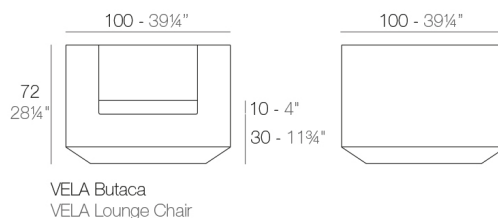

FINISHES

BASIC

Ref. 54023

Matt Polyethylene

- ☐ ICE
- ☐ WHITE
- ☒ BLACK
- ☐ BRONZE
- ☐ STEEL
- ☐ ANTHRACITE
- ☐ RED
- ☐ PISTACHIO
- ☐ ORANGE