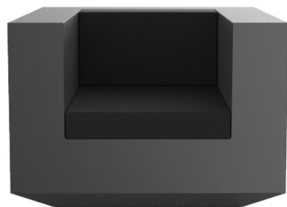

VELA LOUNGE CHAIR

By Ramon Esteve

This extensive outdoor furniture and plantpot collection aims to offer the comfort and the quality of interior furniture without losing it's original qualities. VELA is a modulate system with an elementary prismatic geometry that bases its singularity in the balance of its proportions. The elements can combine among themselves to integrate into any space. Their precise volumes create the illusion of hovering some centimetres off the floor, and when they are illuminated they are transformed into floating architectures.

View online: <https://www.vondom.com/us/products/54023>

Features

Description

Made of polyethylene resin by rotational moulding. 100% Recyclable. Item suitable for indoor and outdoor use. Available in different finishes.

Weight

32.58 Kg

Includes

CREVIN Upholstery fabric, that as and natural appearance and can be easy cleaned by washing machines, allowing an easy removal of mildew. Suitable for indoor and outdoor use

GLAD Soft and cozy fabric suitable for indoor and outdoor use.