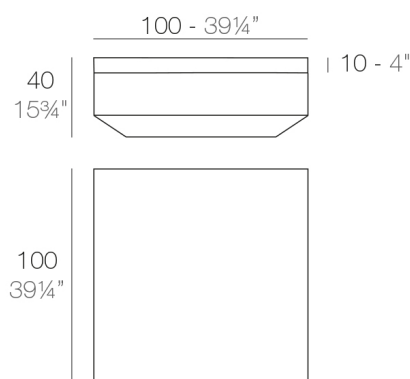

VELA Puff-Chaise Longue
VELA Ottoman-Chaise Longue

FINISHES

BASIC

Ref. 54032

Matt Polyethylene

- ☐ ICE
- ☐ WHITE
- ☒ BLACK
- ☐ BRONZE
- ☐ STEEL
- ☐ ANTHRACITE
- ☐ RED
- ☐ PISTACHIO
- ☐ ORANGE
- ☐ KHAKI