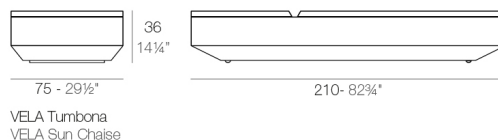

FINISHES

BASIC

Ref. 54034

Matt Polyethylene

- ☐ ICE
- ☐ WHITE
- ☒ BLACK
- ☐ BRONZE
- ☐ STEEL
- ☐ ANTHRACITE
- ☐ RED
- ☐ PISTACHIO
- ☐ ORANGE
- ☐ KHAKI