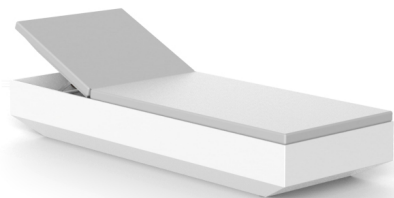

VELA SUNBED

By Ramon Esteve

This extensive outdoor furniture and plantpot collection aims to offer the comfort and the quality of interior furniture without losing it's original qualities. VELA is a modulate system with an elementary prismatic geometry that bases its singularity in the balance of its proportions. The elements can combine among themselves to integrate into any space. Their precise volumes create the illusion of hovering some centimetres off the floor, and when they are illuminated they are transformed into floating architectures.

View online: <https://www.vondom.com/us/products/54034>

Features

Description

Made of polyethylene resin by rotational moulding. 100% Recyclable. Item suitable for indoor and outdoor use. Available in different finishes.