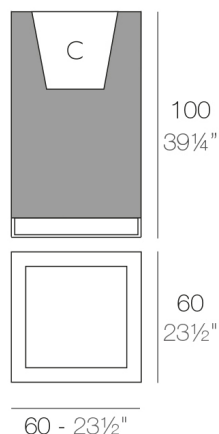

View online: <https://www.vondom.com/us/products/54036A>

Features

Description

Pot made of polyethylene resin by rotational moulding. 100% Recyclable. Item suitable for indoor and outdoor use. Available in different finishes.

Weight

17 Kg

VELA Cubo Alto 60 C = 72 L (19 gal)
 VELA High Cube 60 C = 19 gal (72 L)

FINISHES

BASIC

Ref. 54036A

Matt Polyethylene

- ICE
- WHITE
- BLACK
- BRONZE
- STEEL
- ANTHRACITE
- RED
- PISTACHIO
- ORANGE
- KHAKI
- NAVY
- TAUPE
- PLUM
- ECRU