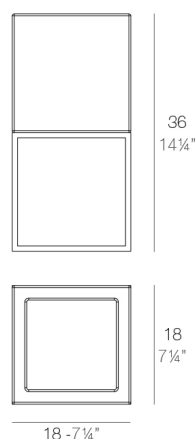

View online: <https://www.vondom.com/us/products/54039A>

Features

Description

Pot made of polyethylene resin by rotational moulding. 100% Recyclable. Item suitable for indoor and outdoor use. Available in different finishes.

Weight

0.4 Kg

VELA Nano Cubo 36 C = 2 L
VELA Nano Cube 36 C = 1/2 gal

FINISHES

BASIC

Ref. 54039A

Matt Polyethylene

- ICE
- WHITE
- BLACK
- BRONZE
- STEEL
- ANTHRACITE
- RED
- PISTACHIO
- ORANGE
- KHAKI
- NAVY
- TAUPE
- PLUM
- ECRU