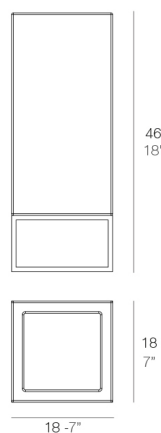

Weight

2.2 Kg

Includes

AUTORRIEGO Self-watering system included in all planters except those with basic finish

VELA Nano Cubo Alto 46 C = 1,5 L
VELA Nano High Cube 46 C = ½ gal

FINISHES

BASIC

Ref. 54040A