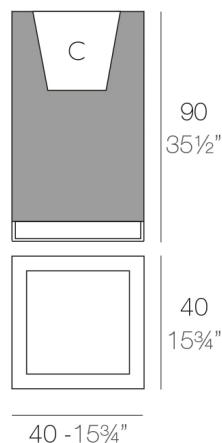

Weight

13 Kg

40 - 15 $\frac{3}{4}$ "
 VELA Cubo Alto 40 C = 24 L
 VELA High Cube 40 C = 6 $\frac{1}{2}$ gal

FINISHES

BASIC

Ref. 54049A

Matt Polyethylene

- ICE
- WHITE
- BLACK
- BRONZE
- STEEL
- ANTHRACITE
- RED
- PISTACHIO
- ORANGE
- KHAKI
- NAVY
- TAUPE
- PLUM
- ECRU