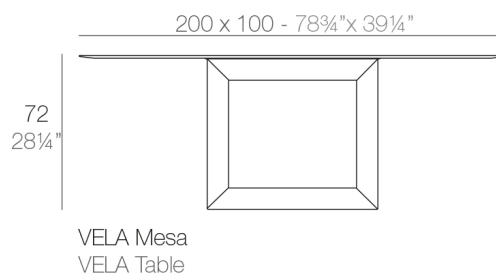

Finishes

BASIC

Ref. 54050

Matt Polyethylene

LACQUERED

Ref. 54050F

Lacquered Polyethylene

LIGHT

Ref. 54050W

White internally lit unit with LED technology. Available only in matte ice white finish.

RGBW LED DMX

Ref. 54050D

Unit with internal lighting with RGBW LED technology and remote control unit for switching colors. Also controlled by DMX-1024 (wireless), enabling communication between one or more products simultaneously via the DMX transmitter (not included).

RGBW LED BATTERY

Ref. 54050Y

Unit with internal lighting with battery-powered RGBW LED technology. Includes charger and remote control for switching colors and charger. Available only in matte ice white finish.

RGB LED BATTERY

Ref. 54050YB