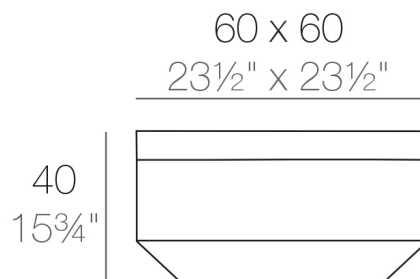

Weight

7.36 Kg

VELA CHILL Puff 60x60
VELA CHILL Ottoman
23½"x23½"

FINISHES

BASIC

Ref. 54070

Matt Polyethylene

- ICE
- WHITE
- BLACK
- BRONZE
- STEEL
- ANTHRACITE
- RED
- PISTACHIO
- ORANGE
- KHAKI
- NAVY
- TAUPE
- PLUM
- ECRU