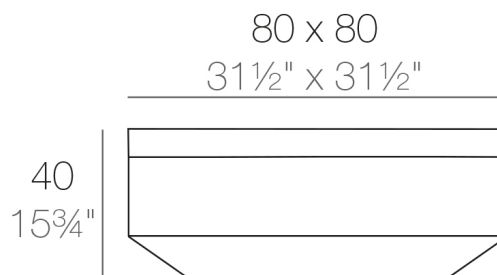

Weight

12.38 Kg

VELA CHILL Puff 80x80
VELA CHILL Ottoman
31½"x31½"

FINISHES

BASIC

Ref. 54071

Matt Polyethylene

- ICE
- WHITE
- BLACK
- BRONZE
- STEEL
- ANTHRACITE
- RED
- PISTACHIO
- ORANGE
- KHAKI
- NAVY
- PLUM
- TAUPE
- ECRU