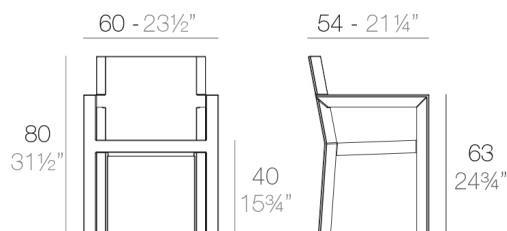

FRAME CHAIR with arms

By Ramon Esteve

FRAME Collection comes from generating serene and timeless shapes using the framework as elementary geometry. The endless possibilities offered by the material using advanced technology, was the motivation to explore the limits. The FRAME section is flared creating pieces of visual lightness while still categorical and resistant. FRAME meets a wide range of needs in any outdoor space thanks to its variety of pieces.

View online: <https://www.vondom.com/us/products/54094>

Features

Description

Made of polyethylene resin by rotational moulding. 100% Recyclable. Item suitable for indoor and outdoor use. Available in different finishes.

Weight

7.05 Kg

Includes

CREVIN Upholstery fabric, that as and natural appearance and can be easy cleaned by washing machines, allowing an easy removal of mildew. Suitable for indoor and outdoor use

NAUTIC Soft leather like fabric suitable for indoor and outdoor use. Stantard option for upholstery.

SILVERTEX Vinyl fabric suitable for indoor and outdoor use. Special option for upholstery.

FRAME Silla con brazos
FRAME Armchair

FINISHES

BASIC

Ref. 54094

Matt Polyethylene

- ☐ WHITE
- ☐ BLACK
- ☐ STEEL
- ☐ RED
- ☐ PISTACHIO
- ☐ ORANGE
- ☐ KHAKI
- ☐ NAVY
- ☐ TAUPE
- ☐ PLUM