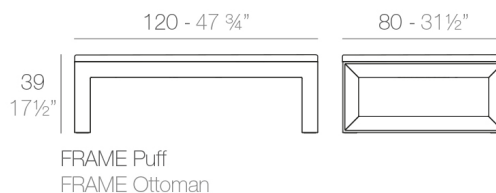

FINISHES

BASIC

Ref. 54102

Matt Polyethylene

- ☐ WHITE
- ☐ BLACK
- ☐ STEEL
- ☐ RED
- ☐ PISTACHIO
- ☐ ORANGE
- ☐ KHAKI
- ☐ NAVY
- ☐ TAUPE
- ☐ PLUM