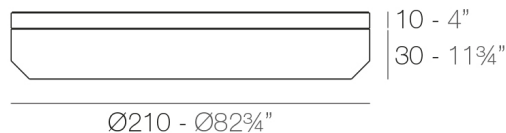

VELA Daybed basic redondo. Giro 360°.
VELA Daybed round basic. Rotation 360°.

FINISHES

BASIC

Ref. 54108

Matt Polyethylene

- ☐ ICE
- ☐ WHITE
- ☒ BLACK
- ☐ BRONZE
- ☐ STEEL
- ☒ ANTHRACITE
- ☐ RED
- ☐ PISTACHIO
- ☐ ORANGE